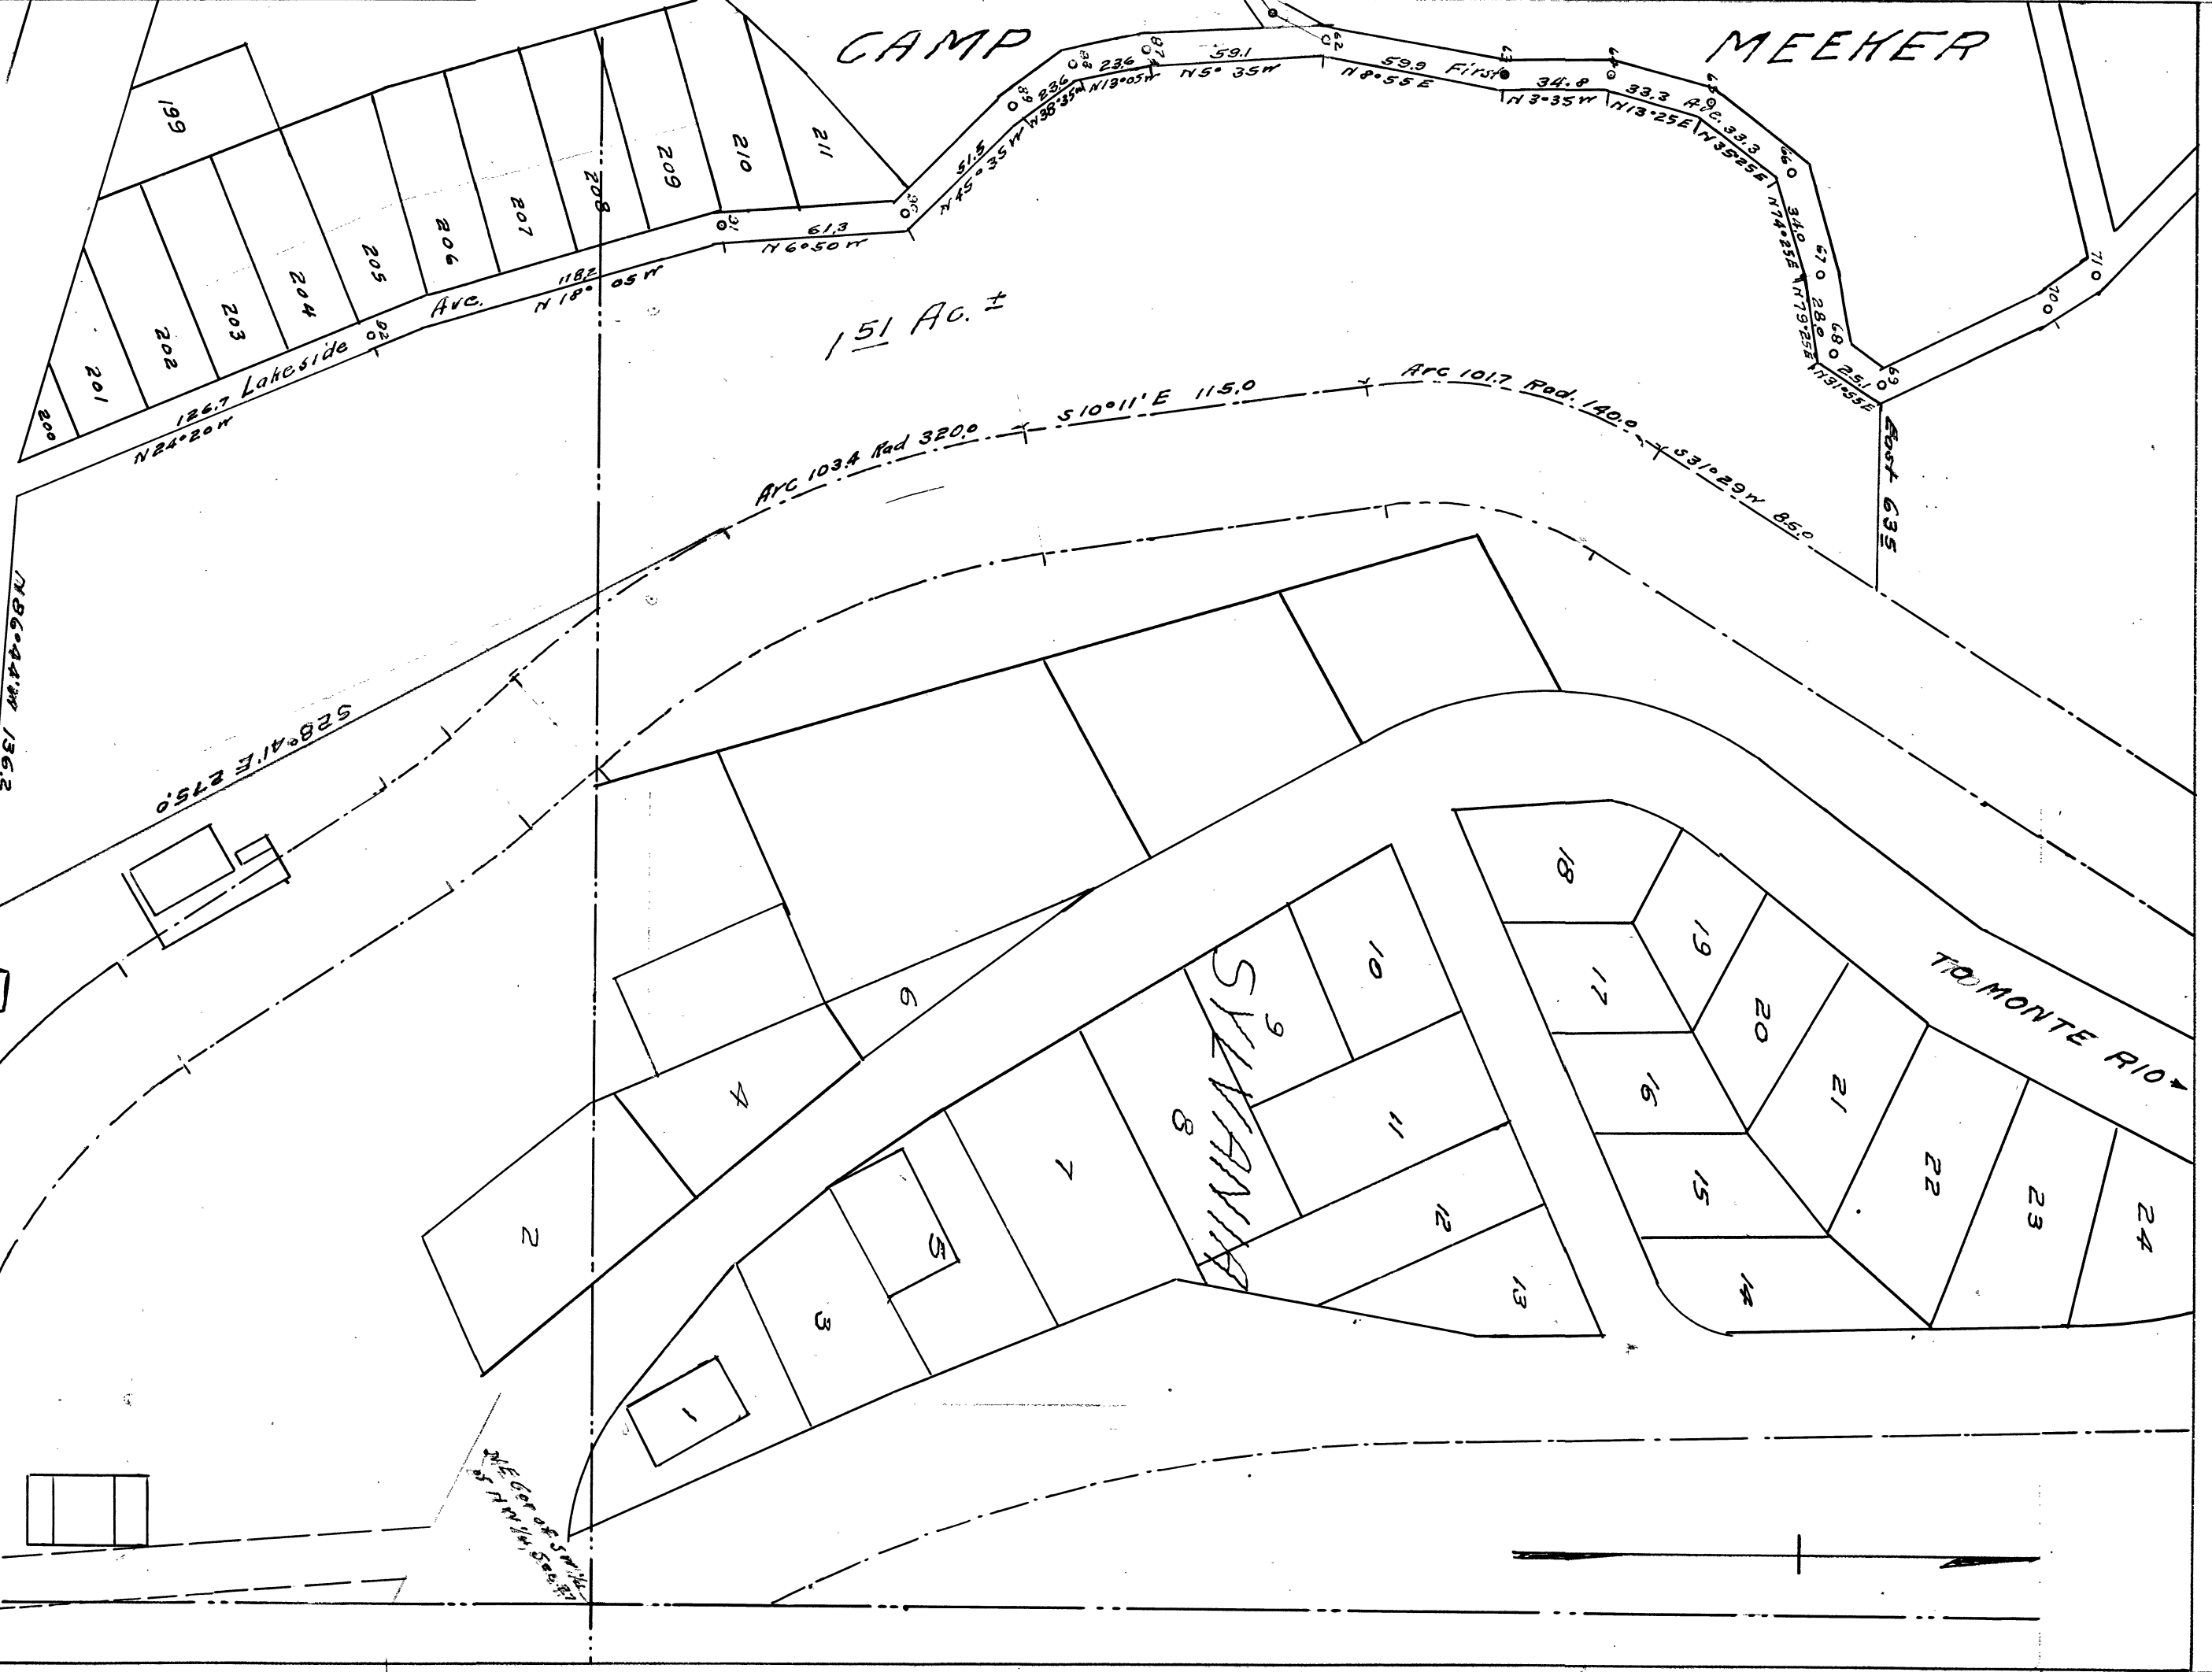

CAMP

MEEHER

151 AC. ±

PROPERTY TO BE ACQUIRED BY THE CAMP MEEHER RECREATION DISTRICT
Scale 1" = 50'
Nov. 1935

TO OCCIDENTAL →

TO MONTE RIO →